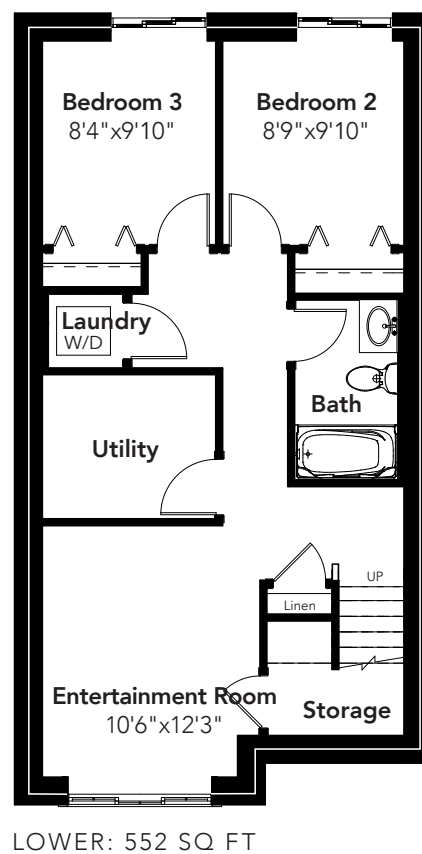

VERONA

3 BEDS
2 BATHS
1296 SQ FT
20' WIDE

© 2017 Landmark Group of Companies Inc. All rights reserved. Any use or reproduction in whole or in part of these promotional materials without the prior written authorization of Landmark Group of Companies Inc. is strictly prohibited. Floor plans, specifications, pricing and dimensions shown are approximate and subject to change without notice. Artist rendering shown. Interior room dimensions are taken from inside of walls. Garage dimensions are taken from outside of walls.