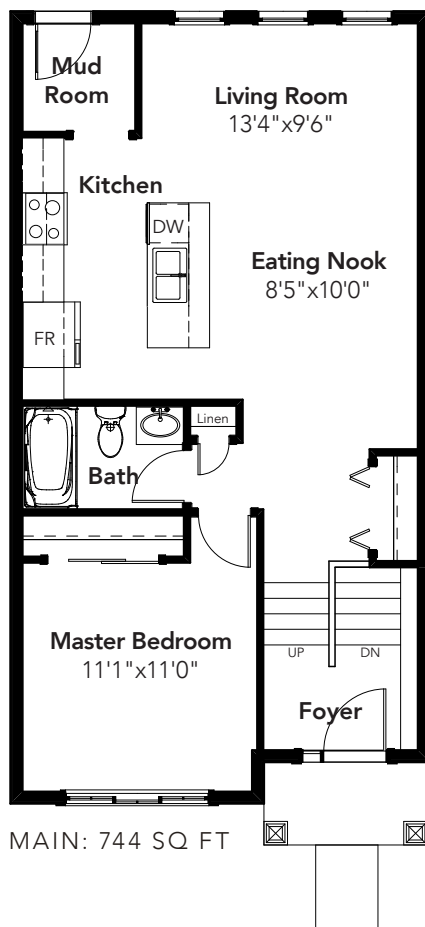

VERONA

3 BEDS
2 BATHS
1296 SQ FT
20' WIDE

© 2017 Landmark Group of Companies Inc. All rights reserved. Any use or reproduction in whole or in part of these promotional materials without the prior written authorization of Landmark Group of Companies Inc. is strictly prohibited. Floor plans, specifications, pricing and dimensions shown are approximate and subject to change without notice. Artist rendering shown. Interior room dimensions are taken from inside of walls. Garage dimensions are taken from outside of walls.