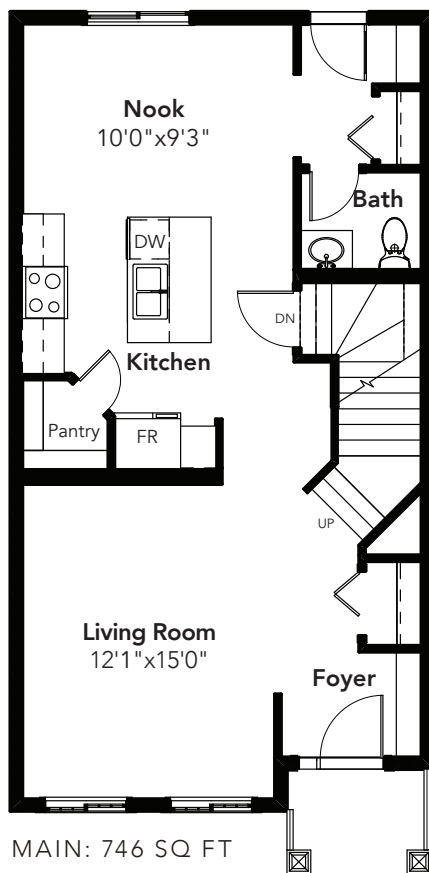

VIENNA

3 BEDS
2.5 BATHS
1533 SQ FT
20' WIDE

© 2017 Landmark Group of Companies Inc. All rights reserved. Any use or reproduction in whole or in part of these promotional materials without the prior written authorization of Landmark Group of Companies Inc. is strictly prohibited. Floor plans, specifications, pricing and dimensions shown are approximate and subject to change without notice. Artist rendering shown. Interior room dimensions are taken from inside of walls. Garage dimensions are taken from outside of walls.