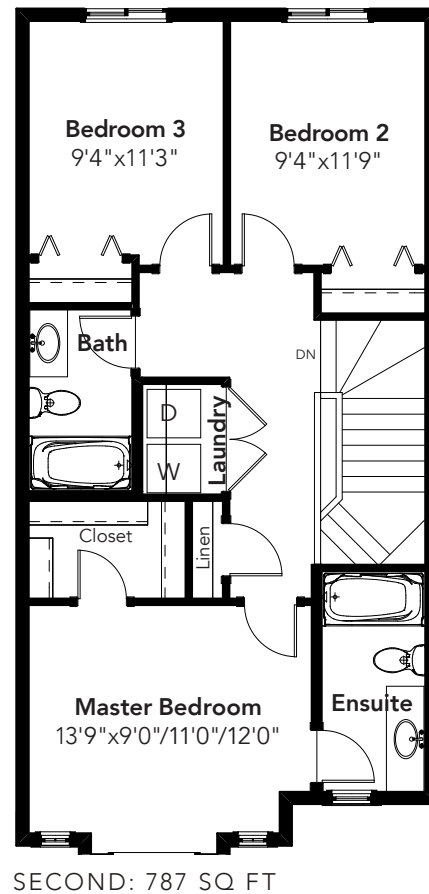

VIENNA

3 BEDS
2.5 BATHS
1533 SQ FT
20' WIDE

© 2017 Landmark Group of Companies Inc. All rights reserved. Any use or reproduction in whole or in part of these promotional materials without the prior written authorization of Landmark Group of Companies Inc. is strictly prohibited. Floor plans, specifications, pricing and dimensions shown are approximate and subject to change without notice. Artist rendering shown. Interior room dimensions are taken from inside of walls. Garage dimensions are taken from outside of walls.