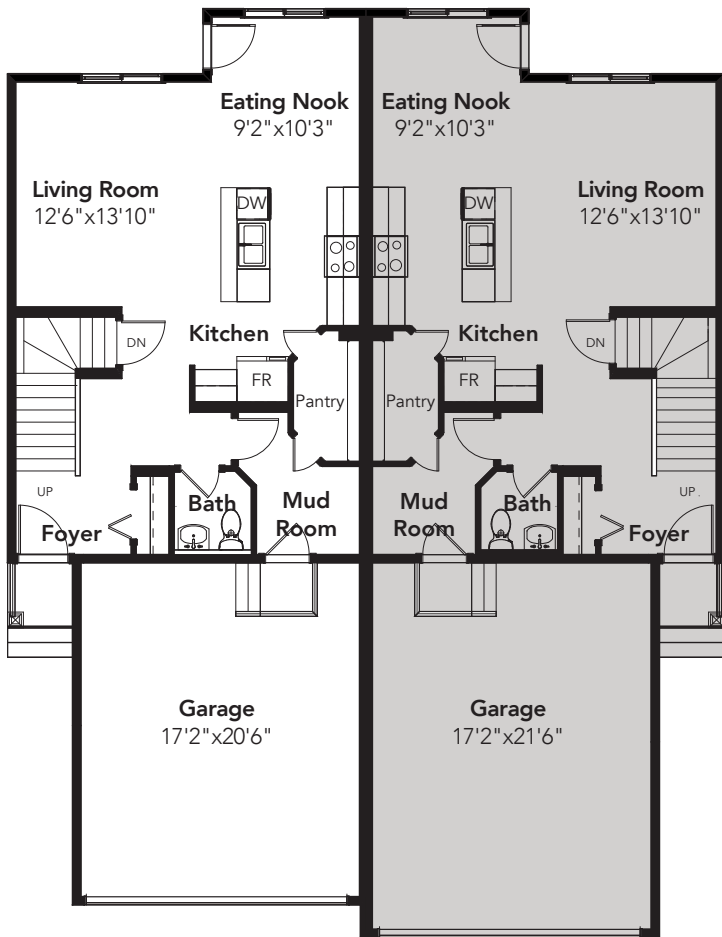

CANMORE

3 Beds • 2.5 Baths
1531 - 1561 sq ft • 22' wide

Dansereau Meadows A Style 1532 - 1550 sq ft

Main Floor: 700 sq ft

Main Floor: 700 sq ft

Second Floor: 832 sq ft Second Floor: 850 sq ft

Dansereau Meadows B Style
1532 - 1550 sq ft

Dansereau Meadows C Style
1532 - 1550 sq ft

Desrochers Modern A Style
1532 - 1552 sq ft

Graydon Hill Alpine Chalet Style
1532 - 1550 sq ft

Graydon Hill Modern Ranch A Style
1531 - 1561 sq ft

Graydon Hill Modern Ranch B Style
1534 - 1550 sq ft

Colonial A Style
1532 - 1550 sq ft

Craftsman B Style
1532 - 1550 sq ft

CANMORE

Bonus Room Option

Second Floor: 890 sq ft