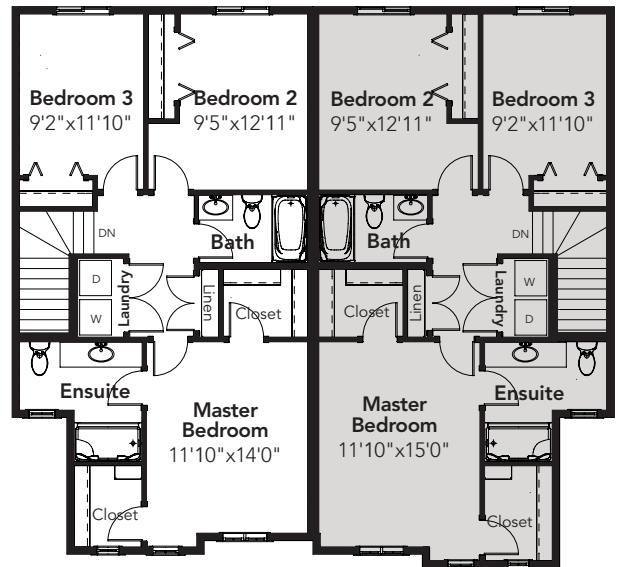

CANMORE

3 Beds • 2.5 Baths
1531 - 1561 sq ft • 22' wide

Dansereau Meadows A Style 1532 - 1550 sq ft

Main Floor: 700 sq ft

Main Floor: 700 sq ft

Second Floor: 832 sq ft Second Floor: 850 sq ft

Dansereau Meadows B Style
1532 - 1550 sq ft

Dansereau Meadows C Style
1532 - 1550 sq ft

Desrochers Modern A Style
1532 - 1552 sq ft

Graydon Hill Alpine Chalet Style
1532 - 1550 sq ft

Graydon Hill Modern Ranch A Style
1531 - 1561 sq ft

Graydon Hill Modern Ranch B Style
1534 - 1550 sq ft

Colonial A Style
1532 - 1550 sq ft

Craftsman B Style
1532 - 1550 sq ft

CANMORE

Bonus Room Option

Second Floor: 890 sq ft