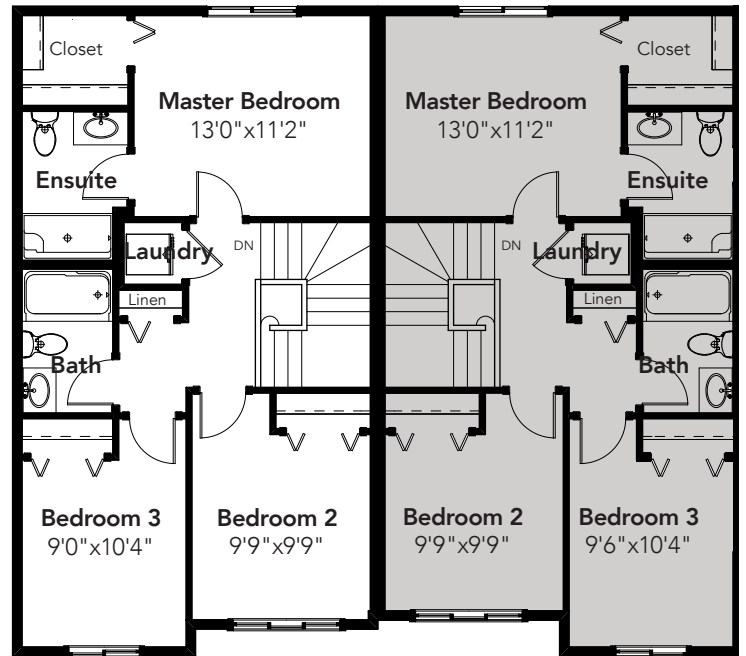

RADIUM

3 Beds • 2.5 Baths
1400 - 1434 sq ft • 20' wide

Modern A Style 1400 - 1410 sq ft

Main Floor: 705 sq ft

Main Floor: 700 sq ft

Second Floor: 705 sq ft

Second Floor: 700 sq ft

Modern Ranch A Style
1420 sq ft

Heritage A Style
1420 - 1434 sq ft