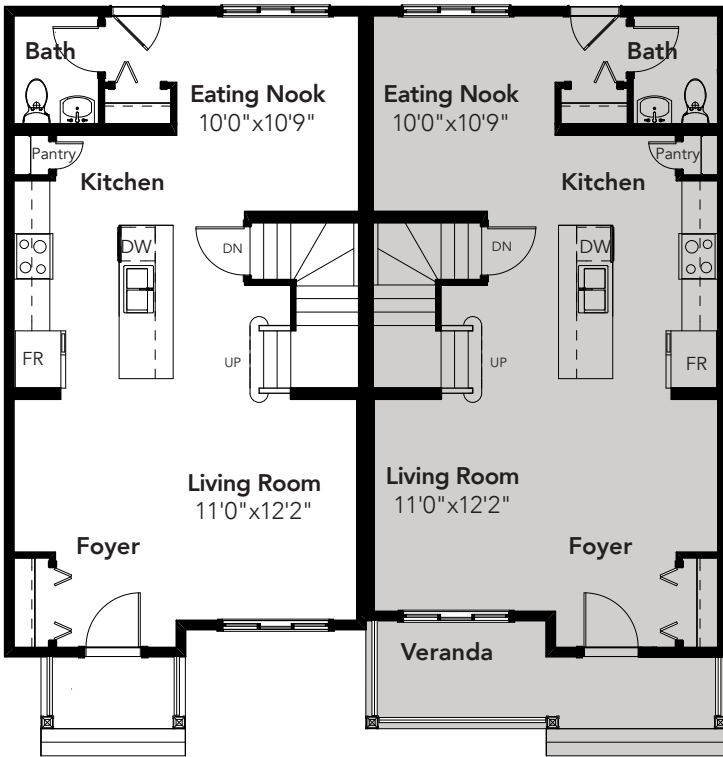

RADIUM

3 Beds • 2.5 Baths
1400 - 1434 sq ft • 20' wide

Modern A Style 1400 - 1410 sq ft

Main Floor: 705 sq ft

Main Floor: 700 sq ft

Second Floor: 705 sq ft

Second Floor: 700 sq ft

Modern Ranch A Style
1420 sq ft

Heritage A Style
1420 - 1434 sq ft