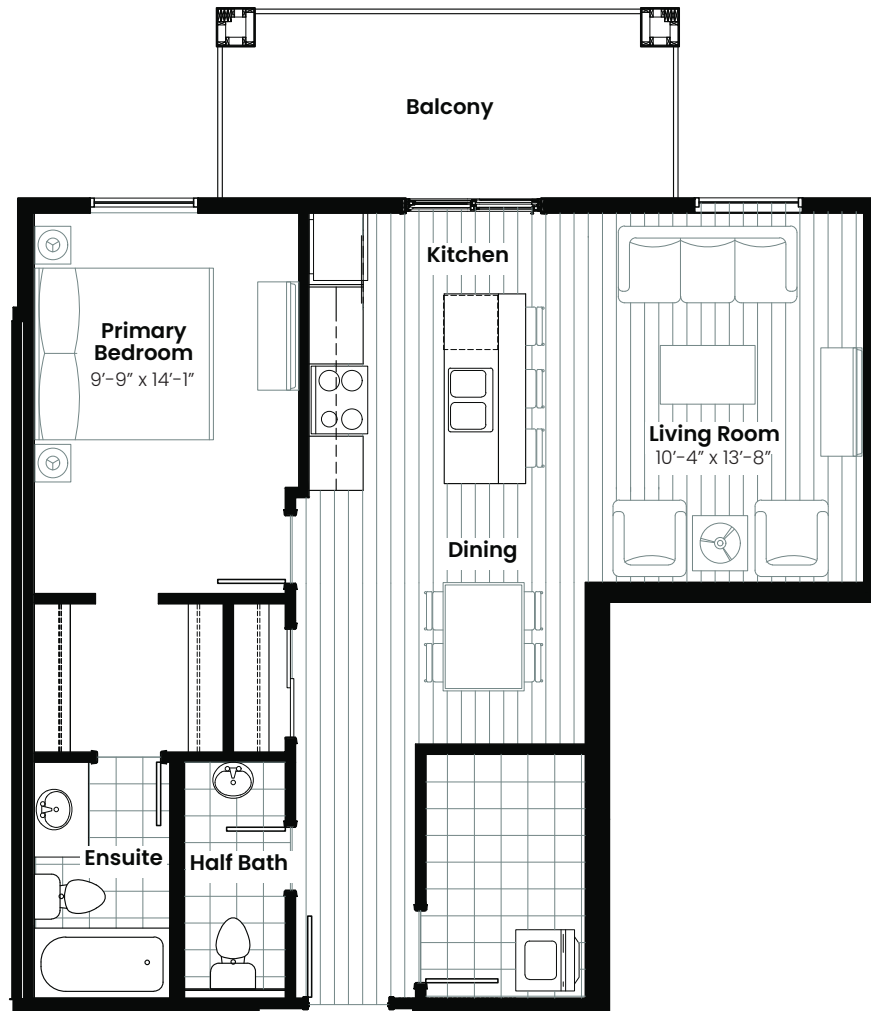

1 Bedroom | 1.5 Bathroom

Boreal

800 sqft

Flex room | Balcony 118 SQ FT

© 2024 Landmark Group of Companies Inc. All rights reserved. Any use or reproduction in whole or in part of these promotional materials without the prior written authorization of Landmark Group of Companies Inc. is strictly prohibited. Floor plans, specifications, pricing and dimensions shown are approximate and subject to change without notice. Artist rendering shown. Interior room dimensions are taken from inside of walls. Garage dimensions are taken from outside of walls. Revised on 08/21/2024.