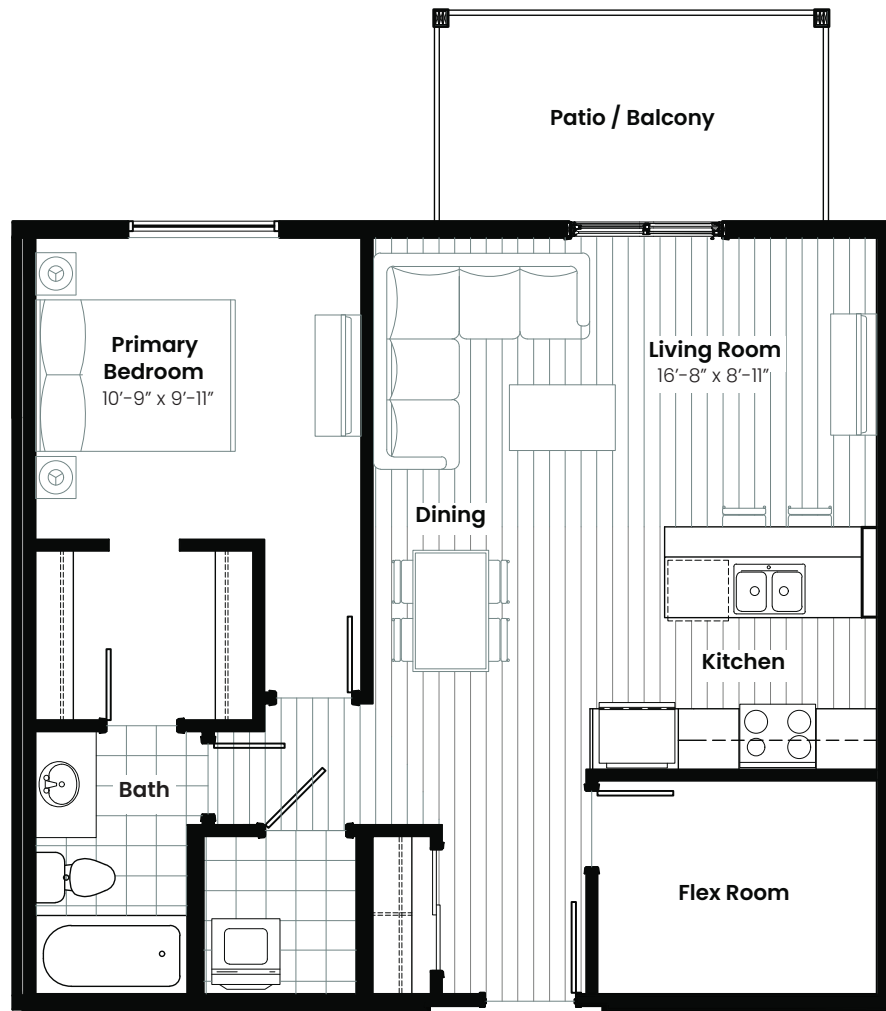

1 Bedroom | 1 Bathroom

Hyperion

743 sqft

Flex room | Patio/Balcony 80 SQ FT

© 2024 Landmark Group of Companies Inc. All rights reserved. Any use or reproduction in whole or in part of these promotional materials without the prior written authorization of Landmark Group of Companies Inc. is strictly prohibited. Floor plans, specifications, pricing and dimensions shown are approximate and subject to change without notice. Artist rendering shown. Interior room dimensions are taken from inside of walls. Garage dimensions are taken from outside of walls. Revised on 08/21/2024.