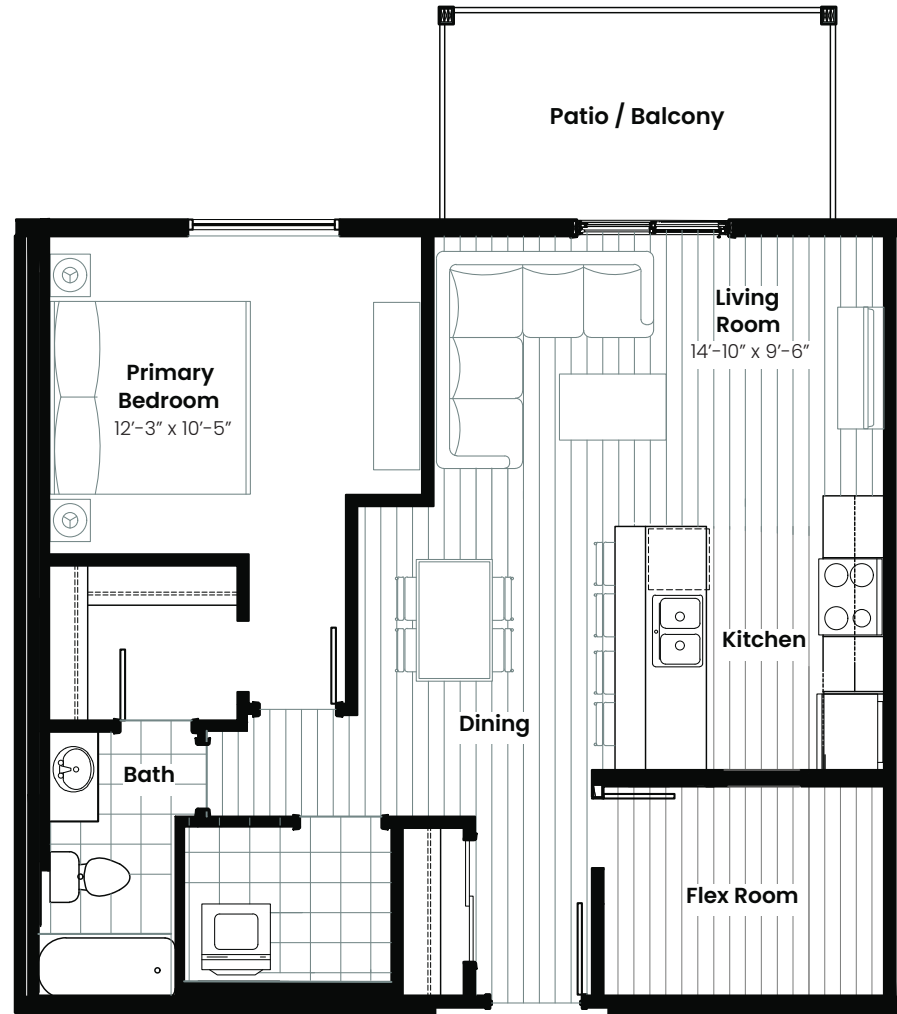

1 Bedroom | 1 Bathroom | Flex Room

Yosemite

743 sqft

Patio/Balcony 90 SQ FT

© 2024 Landmark Group of Companies Inc. All rights reserved. Any use or reproduction in whole or in part of these promotional materials without the prior written authorization of Landmark Group of Companies Inc. is strictly prohibited. Floor plans, specifications, pricing and dimensions shown are approximate and subject to change without notice. Artist rendering shown. Interior room dimensions are taken from inside of walls. Garage dimensions are taken from outside of walls. Revised on 08/21/2024.